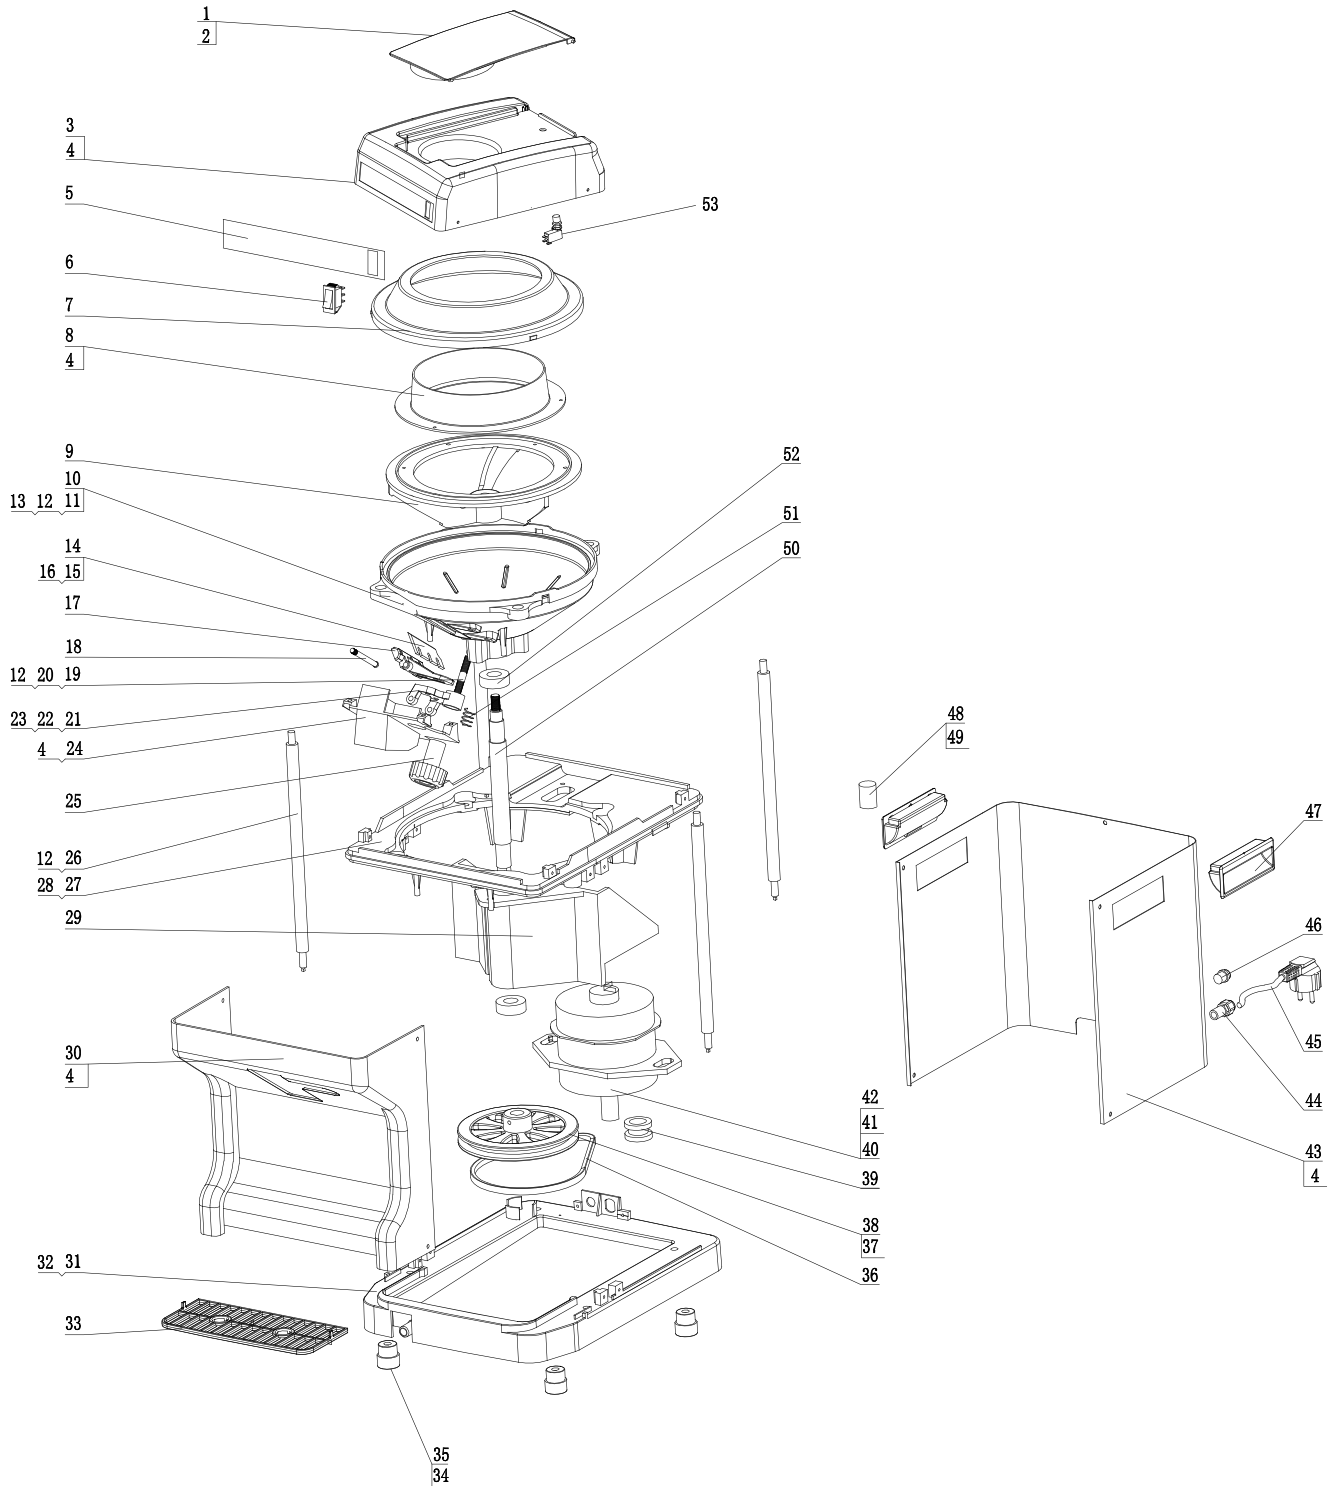

Parts Breakdown

Model IC-CN-0050 47467

Parts Breakdown

Model IC-CN-0050 47467

Item No.	Description	Position	Item No.	Description	Position	Item No.	Description	Position
AL507	Cover for 47467	1	AL526	Spacer 8 for 47467	20	AL545	Small Drive Pulley for 47467	39
AL508	Magnet for 47467	2	AL527	Blade Support for 47467	21	AL546	Motor for 47467	40
AL509	Top Part for 47467	3	AL528	Outer Hexagon Bolt M5x14 for 47467	22	AL547	Outer Hexagon Bolt M10x25 for 47467	41
AL510	Screw ST4x10 for 47467	4	AL529	Outer Hexagon Bolt M5x32 for 47467	23	AL548	Spacer 10 for 47467	42
AL511	Front Panel for 47467	5	AL530	Shaved Ice Guide Bushing for 47467	24	AL549	Back and Side Shell for 47467	43
AL512	On/Off Switch for 47467	6	AL531	Adjuster Knob for 47467	25	AL550	Cable Clip for 47467	44
AL513	Pressing Ring for 47467	7	AL532	Support Rods for 47467	26	AL551	Power Cord for 47467	45
AL514	Guiding Ring for 47467	8	AL533	Hopper Base for 47467	27	AL552	Fuse Cover for 47467	46
AL515	Rotary Component for 47467	9	AL534	Water Pipe 13x10-300 for 47467	28	AL553	Handles for 47467	47
AL516	Hopper for 47467	10	AL535	Motor Support for 47467	29	AL554	Capacity for 47467	48
AL517	Inner Hexagonal Screw M8x20 for 47467	11	AL536	Front Shell for 47467	30	AL555	Wiring Harness for 47467	49
AL518	Nut M8 for 47467	12	AL537	Base for 47467	31	AL556	Chief Axis for 47467	50
AL519	Spacer 8 for 47467	13	AL538	Water Pipe 17x14-800 for 47467	32	AL557	Spring for 47467	51
AL520	Blade for 47467	14	AL539	Grid Cover for 47467	33	AL558	Bearing 35x14x11 for 47467	52
AL521	Screw M5x12 for 47467	15	AL540	Feet for 47467	34	AL559	Microswitch for 47467	53
AL522	Spacer 5 for 47467	16	AL541	Screw BT4x12 for 47467	35	AL560	PE Bag for 47467	54
AL523	Blade Adjuster for 47467	17	AL542	Belt for 47467	36	AL561	Left Foam for 47467	55
AL524	Dowel for 47467	18	AL543	Big Drive Pulley for 47467	37	AL562	Right Foam for 47467	56
AL525	Screw Arbor for 47467	19	AL544	Holding Screw M5x15 for 47467	38	AL563	Carton for 47467	57